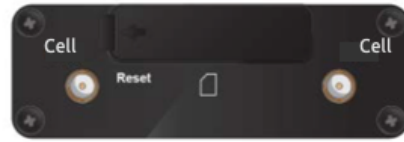

Front View

Rear View

Top View